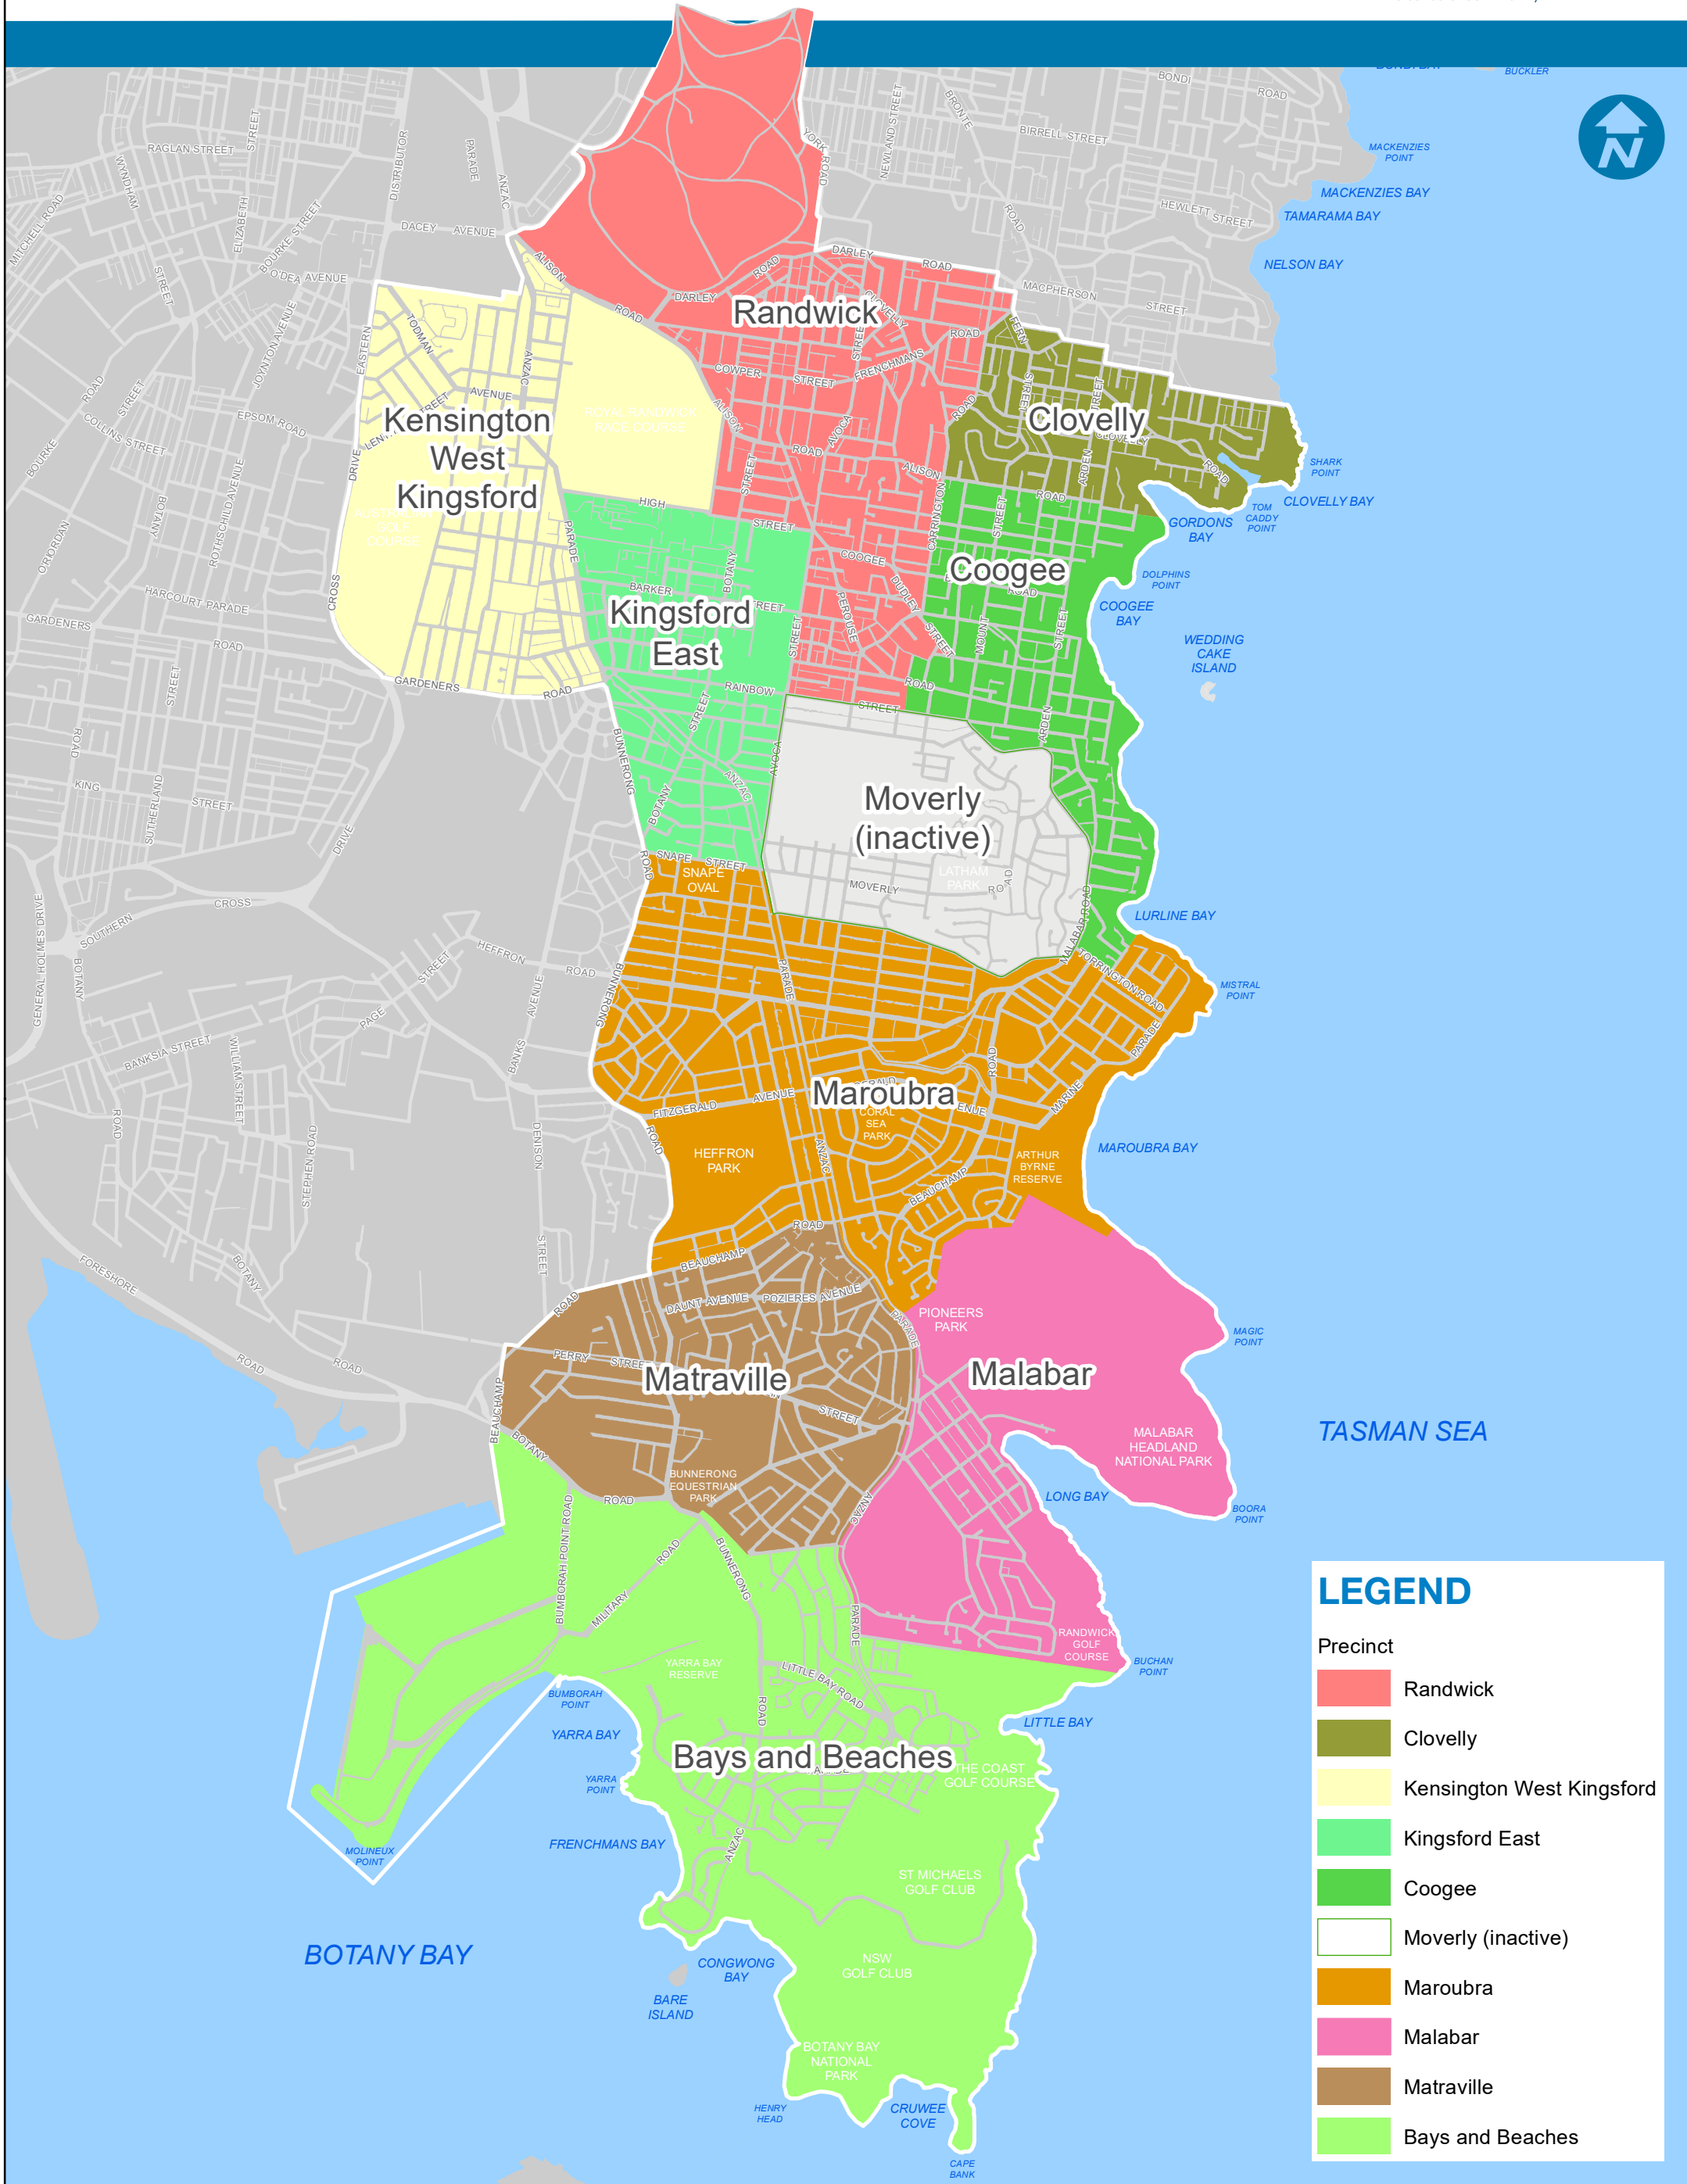

PRECINCTS

LEGEND

Precinct

- Randwick
- Clovelly
- Kensington West Kingsford
- Kingsford East
- Coogee
- Moverly (inactive)
- Maroubra
- Malabar
- Matraville
- Bays and Beaches